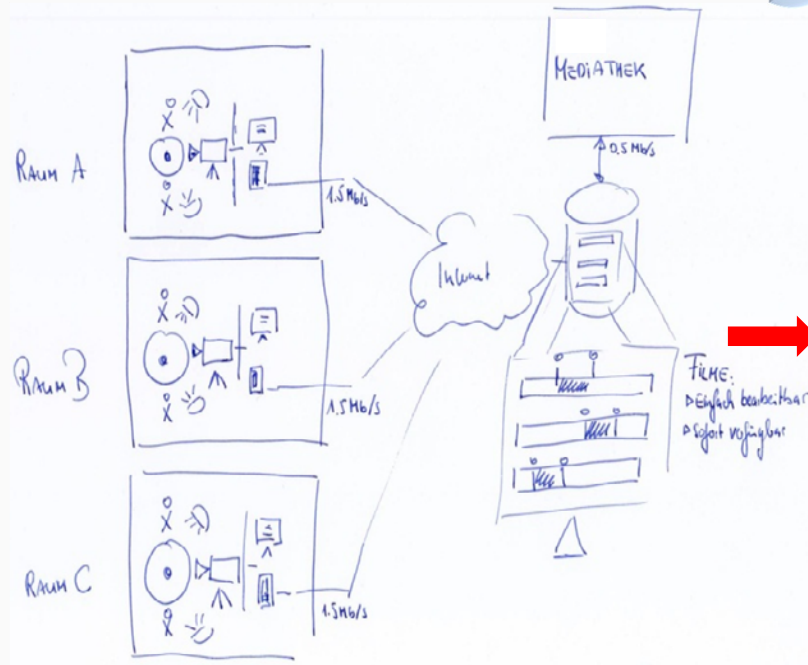

Mediathek

Trainings- und Verkaufshilfsmittel

Content-Manager

Trainings-Leitfäden für die Führungskräfte

Screenshots of the software interface. The top screenshot shows a 'Leadership Akademie Schweiz' training menu with options like 'Einstieg', 'Wahrnehmung', 'F&V - Profil', and 'Ausstieg'. The middle screenshot shows a 'Kapitalaufbau' (Capital Building) graph with a line chart showing a peak of 25,000 € and a subsequent decline. The bottom screenshot shows a 'F&V - Profil' (F&V Profile) section with a video of a man and a woman in a meeting.